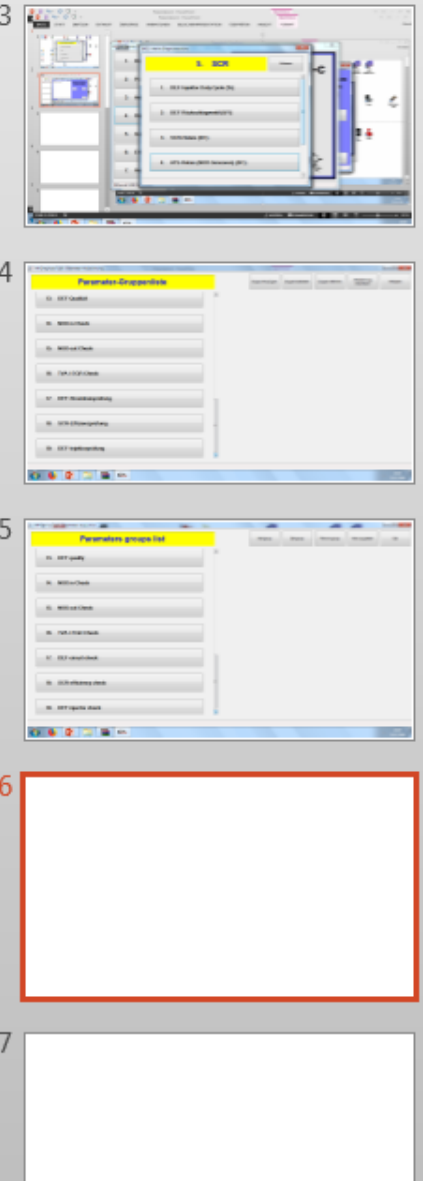

Parameters groups list

Add group

Edit group

Remove group

View acquisition

Exit

13. DEF quality

14. NOX in Check

15. NOX out Check

16. TVA / EGR Check

17. DEF circuit check

18. SCR efficiency check

19. DEF injector check

Parameters SCR- System
and
DEF (AdBlue)

VM Service T

[4] - Diagnostic tests

Active diagnostic test list

Exit

- 3. Test for Setpoints Outputs
- 4. Particulate Filter Regeneration
- 5. SCR ←
- 6. Replacements

[Ethernet USB] Connected

1

2

3

4